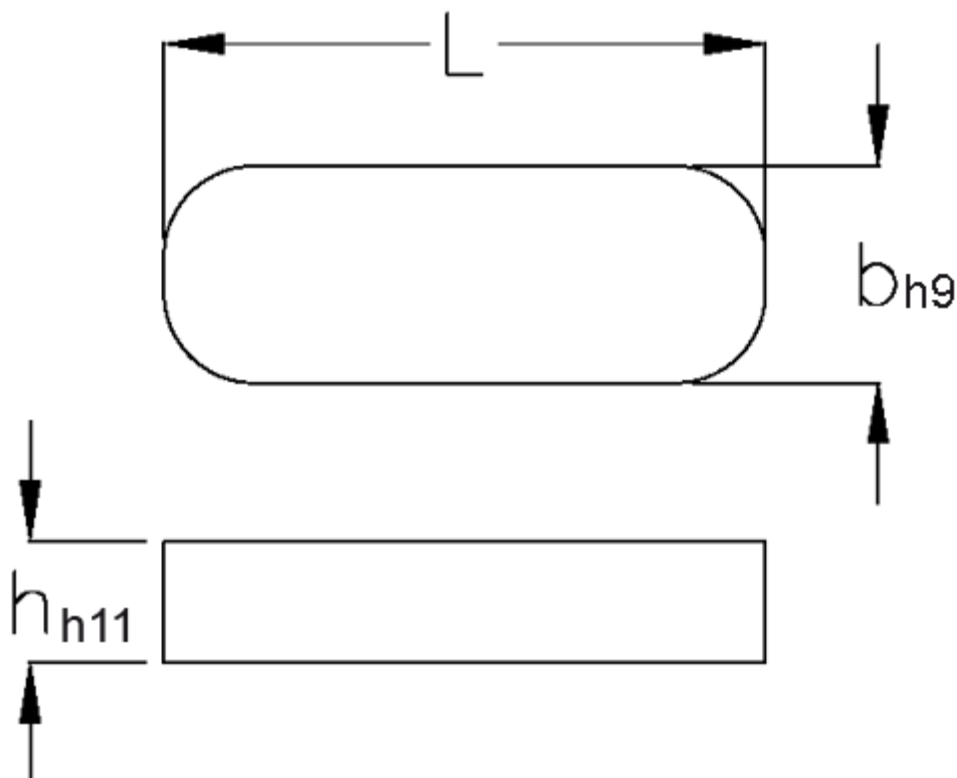

Article number: 0905149220

Description: KLEE Feather keys A 14x9x220 DIN 6885

Measures

b	= 14
h	= 9
L	= 220.0
Tolerance b	= 0.043
Tolerance h	= 0.090
Tolerance L	= -0,5